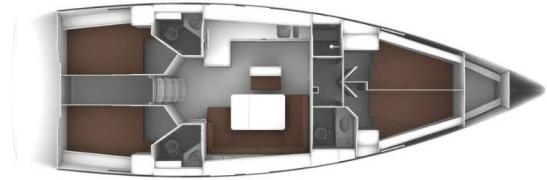

BAVARIA C46

Payetra (2025)

Sailing yacht **Bavaria C46 Payetra**, built in **2025** is anchored in the **Marina Drage, Zadar region, Croatia**. It has **4 cabins**, can accommodate **8 + 1 people** and has **3 toilets**. Bed linen and kitchen equipment are included in the price.

Payetra

Production year

2025

Length

48 ft

Cabins

4

Berths