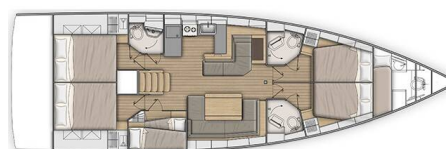

# OCEANIS 51.1

Velvet Dice (2019)

Sailing yacht Oceanis 51.1 Velvet Dice, built in 2019 is anchored in the Athens, Alimos marina, Athens area/Saronic/Peloponese, Greece. It has 5 + 1 cabins, can accommodate 10 + 2 people and has 3 toilets. Bed linen and kitchen equipment are included in the price.