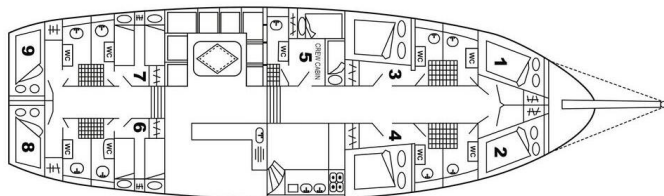

# SADRI USTA 1

Sadri Usta 1 (2005)

**Gulet Sadri Usta 1** **Sadri Usta 1**, built in **2005** is anchored in the **Porto Montenegro, Montenegro, Montenegro** . It has **8 cabins**, can accommodate **16 people** and has **8 toilets**. Bed linen and kitchen equipment are included in the price.

## YACHT SPECIFICATIONS

Yacht Base

**Porto Montenegro, Montenegro**

Yacht ID

**10521**

Brands

**Custom Made**

Yacht name

**Sadri Usta 1**

Production year

**2005**

Length

**105 ft**

Cabins

**8**

Berths