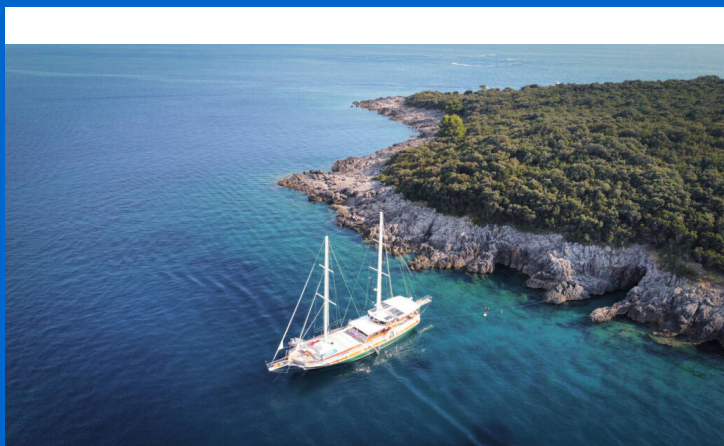

# SADRI USTA 1

Sadri Usta 1 (2005)

**Gulet Sadri Usta 1** **Sadri Usta 1**, built in **2005** is anchored in the **Porto Montenegro, Montenegro, Montenegro** . It has **8 cabins**, can accommodate **16 people** and has **8 toilets**. Bed linen and kitchen equipment are included in the price.