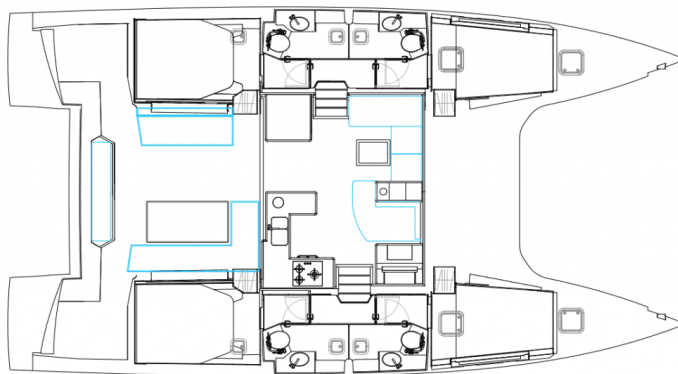

NAUTITECH 46

Cadenza (2023)

Catamaran Nautitech 46 Cadenza, built in 2023 is anchored in the BVI, Tortola, Nanny Cay Marina, British Virgin Islands, British Virgin Islands. It has 4 + 2 cabins, can accommodate 8 + 2 people and has 4 toilets. Bed linen and kitchen equipment are included in the price.