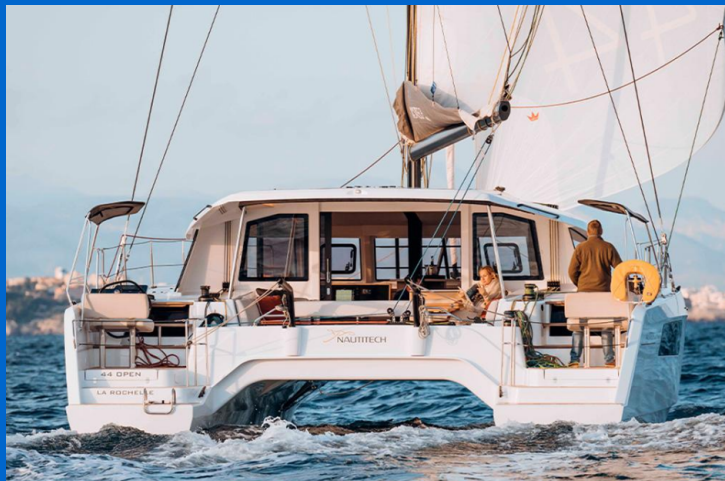

NAUTITECH 44 OPEN

Carpe Diem (2025)

Catamaran Nautitech 44 Open Carpe Diem, built in 2025 is anchored in the **BVI, Tortola, Nanny Cay Marina, British Virgin Islands, British Virgin Islands**. It has **4 cabins**, can accommodate **8 people** and has **2 toilets**. Bed linen and kitchen equipment are included in the price.