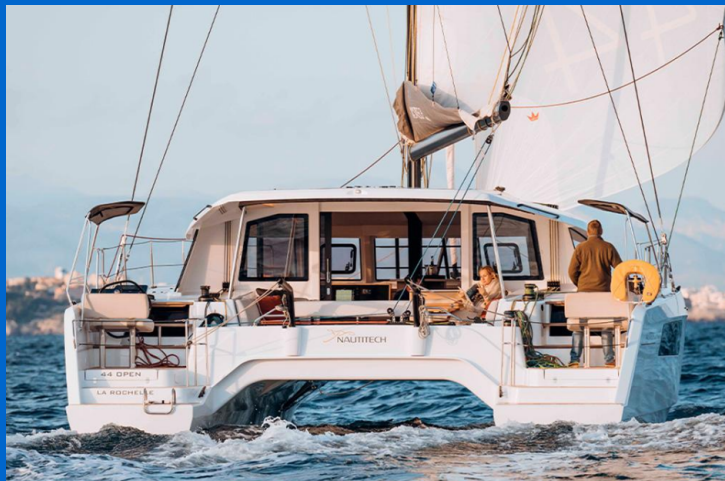

NAUTITECH 44 OPEN

Carpe Diem (2025)

Catamaran Nautitech 44 Open Carpe Diem, built in 2025 is anchored in the **BVI, Tortola, Nanny Cay Marina, British Virgin Islands, British Virgin Islands**. It has **4 cabins**, can accommodate **8 people** and has **2 toilets**. Bed linen and kitchen equipment are included in the price.

Carpe Diem

Production year

2025

Length

44 ft

Cabins

4

Berths