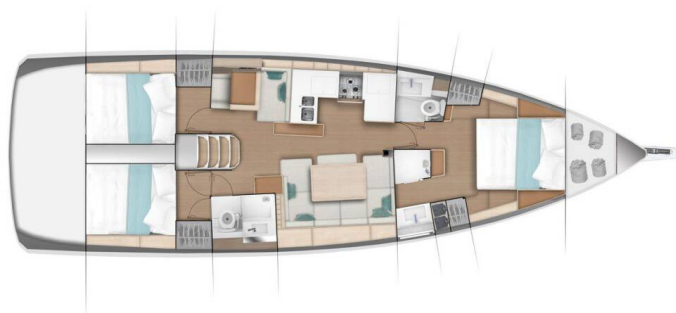

SUN ODYSSEY 490

After Physics (2020)

Sailing yacht Sun Odyssey 490 After Physics, built in 2020 is anchored in the **BVI, Tortola, Nanny Cay Marina, British Virgin Islands, British Virgin Islands**. It has **3 cabins**, can accommodate **6 people** and has **2 toilets**. Bed linen and kitchen equipment are included in the price.

After Physics

Production year

2020

Length

47 ft

Cabins

3

Berths