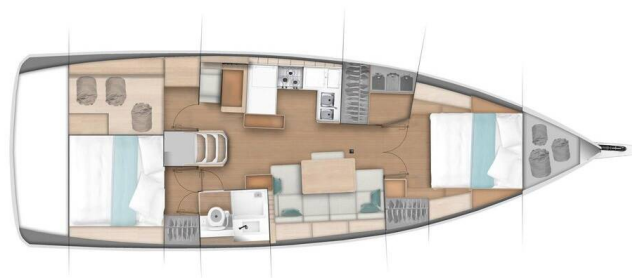

SUN ODYSSEY 440

Rhythm & Blues (2024)

Sailing yacht Sun Odyssey 440 Rhythm & Blues, built in 2024 is anchored in the **BVI, Tortola, Nanny Cay Marina, British Virgin Islands, British Virgin Islands**. It has **3 cabins**, can accommodate **6 people** and has **2 toilets**. Bed linen and kitchen equipment are included in the price.

Rhythm & Blues

Production year

2024

Length

43 ft

Cabins

3

Berths