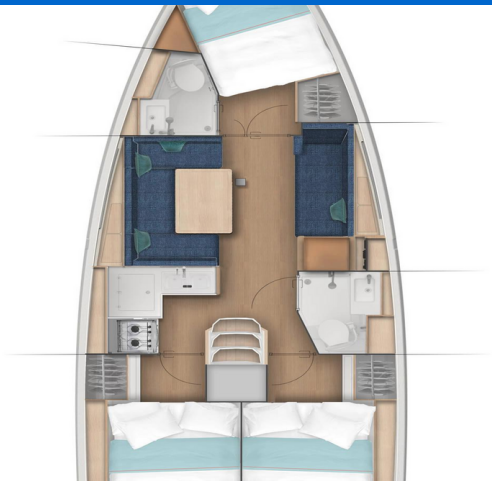

SUN ODYSSEY 380

Calypso Express (2024)

Sailing yacht Sun Odyssey 380 Calypso Express, built in 2024 is anchored in the BVI, Tortola, Nanny Cay Marina, British Virgin Islands, British Virgin Islands. It has 3 cabins, can accommodate 6 people and has 2 toilets. Bed linen and kitchen equipment are included in the price.

Calypso Express

Production year

2024

Length

37 ft

Cabins

3

Berths