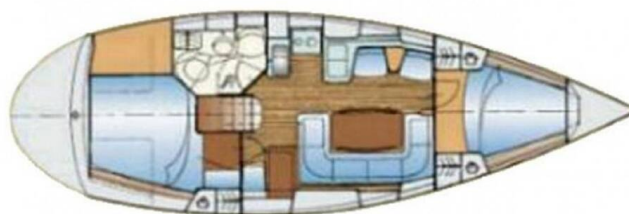

BAVARIA 37

New Beginnings (2017)

Sailing yacht **Bavaria 37 New Beginnings**, built in **2017** is anchored in the **BVI, Tortola, Nanny Cay Marina, British Virgin Islands, British Virgin Islands**. It has **2 cabins**, can accommodate **4 people** and has **1 toilets**. Bed linen and kitchen equipment are included in the price.

New Beginnings

Production year

2017

Length

38 ft

Cabins

2

Berths