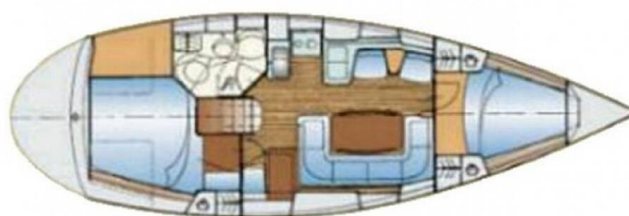

# BAVARIA 37

Jitterbug (2017)

Sailing yacht **Bavaria 37 Jitterbug**, built in **2017** is anchored in the **BVI, Tortola, Nanny Cay Marina, British Virgin Islands, British Virgin Islands**. It has **2 cabins**, can accommodate **4 people** and has **1 toilets**. Bed linen and kitchen equipment are included in the price.