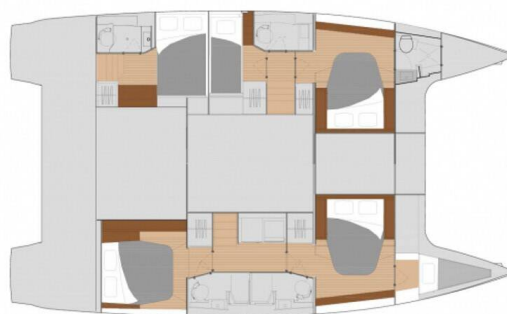

FOUNTAIN PAJOT SAONA 47 QUINTET

Nina V (2018)

Catamaran Fountaine Pajot Saona 47 Quintet Nina V, built in 2018 is anchored in the Trogir, Marina Trogir (ex.SCT), Split region, Croatia. It has 5 + 1 cabins, can accommodate 10 + 1 + 2 people and has 5 toilets. Bed linen and kitchen equipment are included in the price.