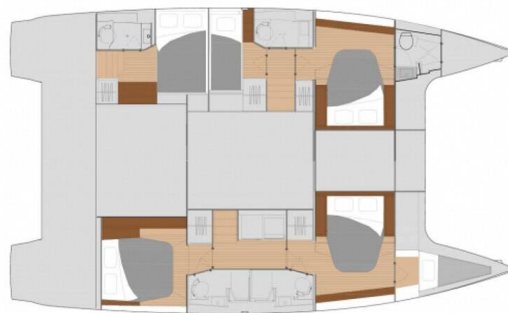

FOUNTAIN PAJOT SAONA 47 QUINTET

Nina V (2018)

Catamaran Fountaine Pajot Saona 47 Quintet Nina V, built in 2018 is anchored in the Trogir, Marina Trogir (ex.SCT), Split region, Croatia. It has 5 + 1 cabins, can accommodate 10 + 1 + 2 people and has 5 toilets. Bed linen and kitchen equipment are included in the price.

YACHT SPECIFICATIONS

Yacht Base

**Trogir, Marina Trogir (ex.SCT),
Croatia**

Yacht ID

1046

Brands

Fountaine Pajot

Yacht name

Nina V

Production year

2018

Length

46 ft

Cabins

5 + 1

Berths

10 + 1 + 2

Max Persons

12

WC

5

Engine

2 x 60 HP

Fuel tank

940 l

WEBSITE

www.plujeme.cz

PHONE

+420 720 755 085

MOBILE

+420 777 170 276

E-MAIL

info@plujeme.cz

PLUJEME RÁDI S.R.O.

Dlouhá 730/35, 11000 Praha 1 – Staré Město, Czech Republic