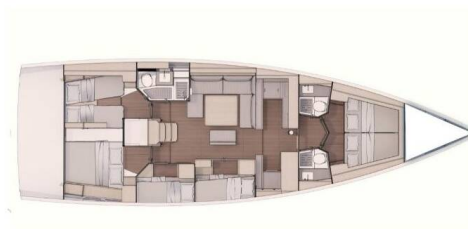

DUFOUR 530

Astrid (2022)

Sailing yacht Dufour 530 Astrid, built in 2022 is anchored in the Preveza, Main Port, Ionian Islands, Greece. It has 6 cabins, can accommodate 12 + 2 people and has 3 toilets. Bed linen and kitchen equipment are included in the price.

YACHT SPECIFICATIONS

Yacht Base

Preveza, Main Port, Greece

Yacht ID

10458

Brands

Dufour

Yacht name

Astrid

Production year

2022

Length

54 ft

Cabins

6

Berths

12 + 2

Max Persons

14

WC

3

Engine

1 x 75 HP

Fuel tank

440 l

WEBSITE

www.plujeme.cz

PHONE

+420 720 755 085

MOBILE

+420 777 170 276

E-MAIL

info@plujeme.cz

PLUJEME RÁDI S.R.O.

Dlouhá 730/35, 11000 Praha 1 – Staré Město, Czech Republic