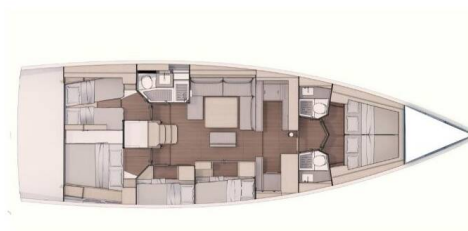

DUFOUR 530

Astrid (2022)

Sailing yacht Dufour 530 Astrid, built in 2022 is anchored in the Preveza, Main Port, Ionian Islands, Greece. It has 6 cabins, can accommodate 12 + 2 people and has 3 toilets. Bed linen and kitchen equipment are included in the price.

YACHT SPECIFICATIONS

Yacht Base

Preveza, Main Port, Greece

Yacht ID

10458

Brands

Dufour

Yacht name

Astrid

Production year

2022

Length

54 ft

Cabins

6

Berths

12 + 2

Max Persons

14

WC

3

Engine

1 x 75 HP

Fuel tank

440 l

WEBSITE

www.plujeme.cz

PHONE

+420 720 755 085

MOBILE

+420 777 170 276

E-MAIL

info@plujeme.cz

PLUJEME RÁDI S.R.O.

Dlouhá 730/35, 11000 Praha 1 – Staré Město, Czech Republic