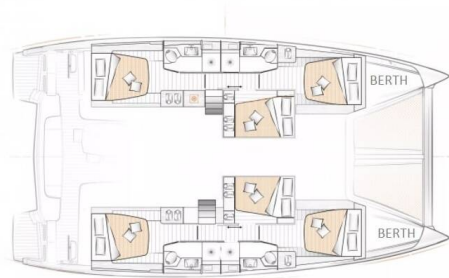

EXCESS 15

Tranquillity (2022)

Catamaran **Excess 15 Tranquillity**, built in **2022** is anchored in the **Preveza, Mytikas, Ionian Islands, Greece**. It has **6 + 2 cabins**, can accommodate **12 + 1 + 1 people** and has **4 toilets**. Bed linen and kitchen equipment are included in the price.

Tranquillity

Production year

2022

Length

49 ft

Cabins

6 + 2

Berths