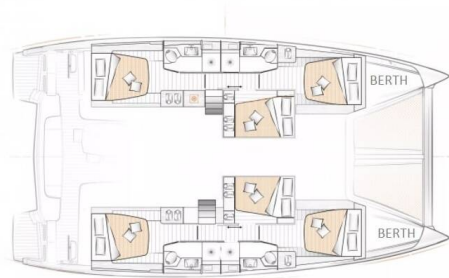

EXCESS 15

White Lotus (2022)

Catamaran **Excess 15 White Lotus**, built in **2022** is anchored in the **Preveza, Mytikas, Ionian Islands, Greece**. It has **6 + 2 cabins**, can accommodate **12 + 1 + 1 people** and has **4 toilets**. Bed linen and kitchen equipment are included in the price.

White Lotus

Production year

2022

Length

49 ft

Cabins

6 + 2

Berths