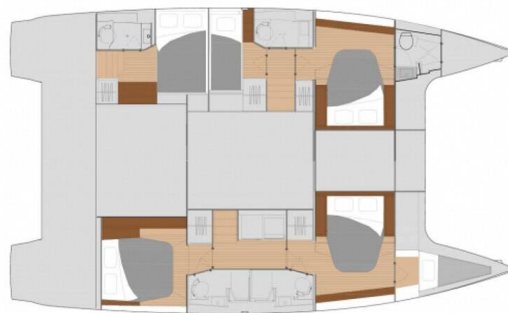

FONTAINE PAJOT SAONA 47 QUINTET

Tamara V (2018)

Catamaran Fountaine Pajot Saona 47 Quintet Tamara V, built in 2018 is anchored in the **Trogir, Marina Trogir (ex.SCT), Split region, Croatia**. It has **5 + 1 cabins**, can accommodate **10 + 1 + 2 people** and has **5 toilets**. Bed linen and kitchen equipment are included in the price.

YACHT SPECIFICATIONS

Yacht Base

**Trogir, Marina Trogir (ex.SCT),
Croatia**

Yacht ID

1045

Brands

Fountaine Pajot

Yacht name

Tamara V

Production year

2018

Length

46 ft

Cabins

5 + 1

Berths

10 + 1 + 2

Max Persons

12

WC

5

Engine

2 x 60 HP

Fuel tank

940 l

WEBSITE

www.plujeme.cz

PHONE

+420 720 755 085

MOBILE

+420 777 170 276

E-MAIL

info@plujeme.cz

PLUJEME RÁDI S.R.O.

Dlouhá 730/35, 11000 Praha 1 – Staré Město, Czech Republic