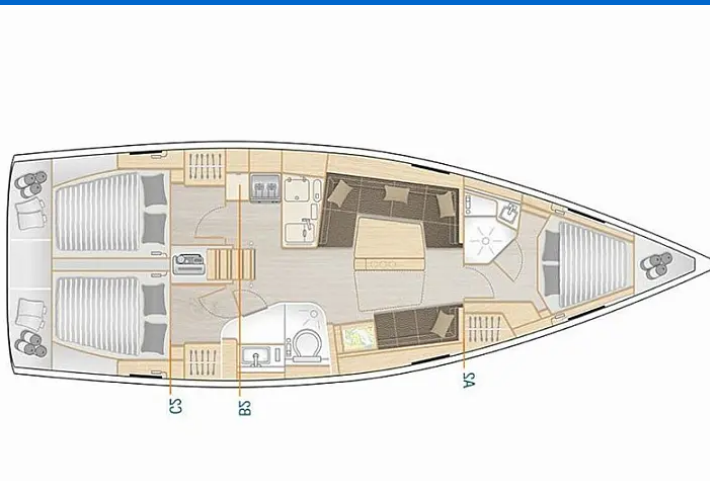

# HANSE 418

Pasithea (2020)

Sailing yacht Hanse 418 Pasithea, built in 2020 is anchored in the Lavrion - Olympic Marine, Athens area/Saronic/Peloponese, Greece. It has 3 cabins, can accommodate 6 + 2 people and has 2 toilets. Bed linen and kitchen equipment are included in the price.

**Pasithea**

Production year

**2020**

Length

**41 ft**

Cabins

**3**

Berths