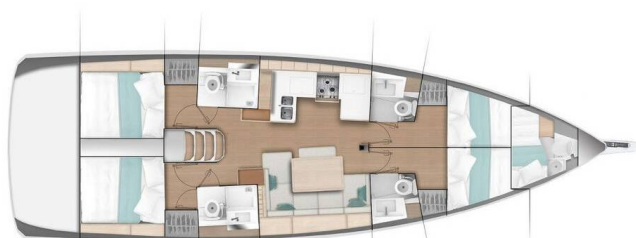

# SUN ODYSSEY 490

Electra (2023)

Sailing yacht Sun Odyssey 490 Electra, built in 2023 is anchored in the **Paros, Cyclades, Greece**. It has **4 + 1 cabins**, can accommodate **8 + 2 + 2 people** and has **4 toilets**. Bed linen and kitchen equipment are included in the price.

**Electra**

Production year

**2023**

Length

**47 ft**

Cabins

**4 + 1**

Berths