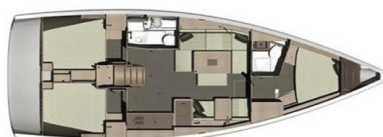

DUFOUR 412 GL

La Vie (2018)

Sailing yacht Dufour 412 GL La Vie, built in 2018 is anchored in the Marina Šangulin, Biograd, Zadar region, Croatia. It has 3 cabins, can accommodate 6 + 2 people and has 2 toilets. Bed linen and kitchen equipment are included in the price.