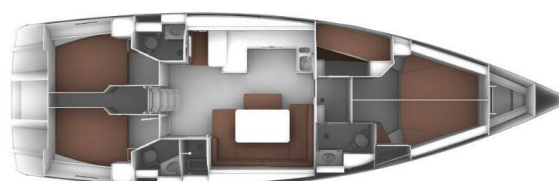

BAVARIA CRUISER 51

Lina (2019)

Sailing yacht **Bavaria Cruiser 51 Lina**, built in **2019** is anchored in the **Athens, Alimos marina, Athens area/Saronic/Peloponese, Greece**. It has **5 cabins**, can accommodate **10 + 1 people** and has **3 toilets**. Bed linen and kitchen equipment are included in the price.