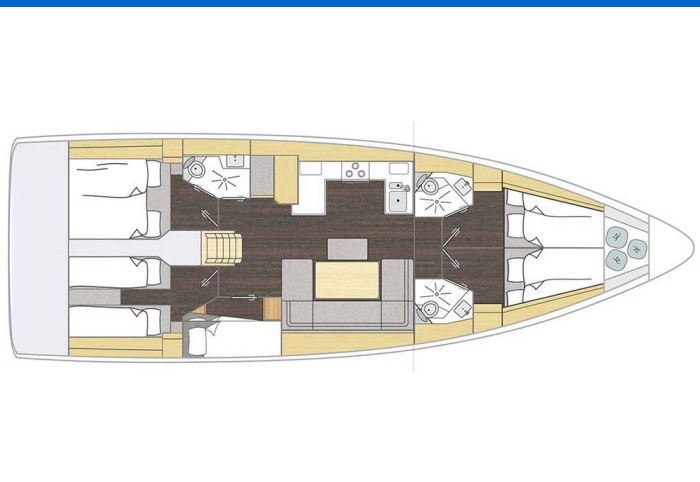

BAVARIA C46

Vela (2025)

Sailing yacht **Bavaria C46 Vela**, built in **2025** is anchored in the **Marina Kornati, Biograd, Zadar region, Croatia**. It has **5 cabins**, can accommodate **10 + 1 people** and has **3 toilets**. Bed linen and kitchen equipment are included in the price.

Vela

Production year

2025

Length

48 ft

Cabins

5

Berths