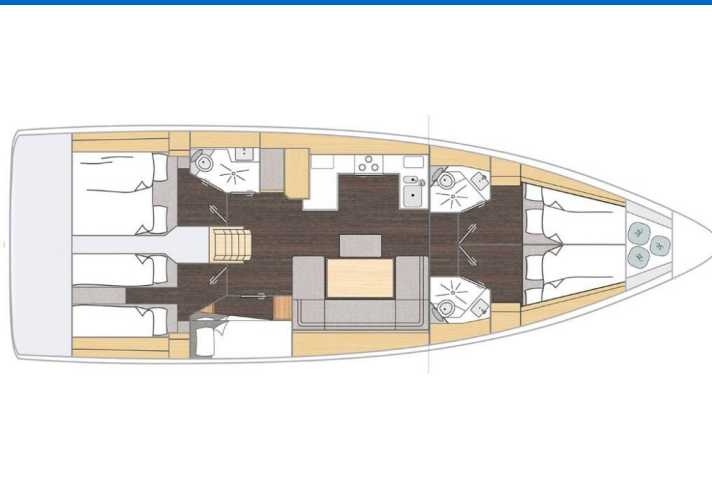

BAVARIA C46

Kebifaiv (2024)

Sailing yacht **Bavaria C46 Kebifaiv**, built in **2024** is anchored in the **Palairos, Ionian Islands, Greece**. It has **5 cabins**, can accommodate **10 people** and has **3 toilets**. Bed linen and kitchen equipment are included in the price.