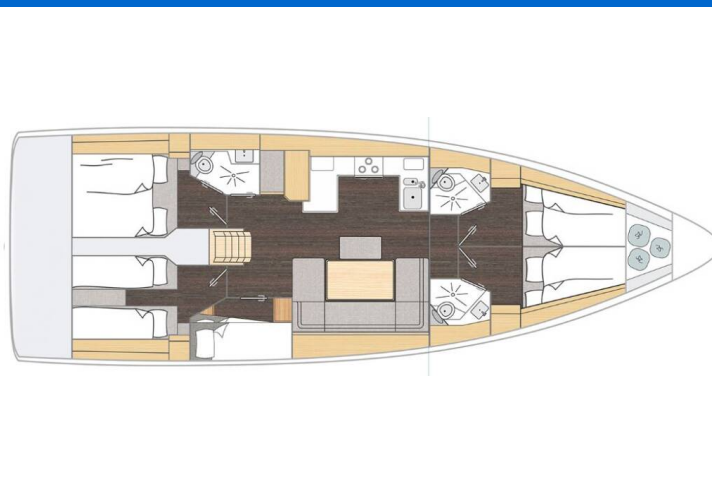

BAVARIA C46

Kebifaiv (2024)

Sailing yacht **Bavaria C46 Kebifaiv**, built in **2024** is anchored in the **Palairos, Ionian Islands, Greece**. It has **5 cabins**, can accommodate **10 people** and has **3 toilets**. Bed linen and kitchen equipment are included in the price.