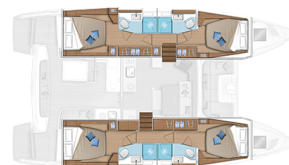

# LAGOON 46

Dinaris (2022)

Catamaran Lagoon 46 Dinaris, built in 2022 is anchored in the ACI Marina Split, Split region, Croatia. It has 4 + 2 cabins, can accommodate 8 + 2 + 2 people and has 4 toilets. Bed linen and kitchen equipment are included in the price.

**Dinaris**

Production year

**2022**

Length

**46 ft**

Cabins

**4 + 2**

Berths