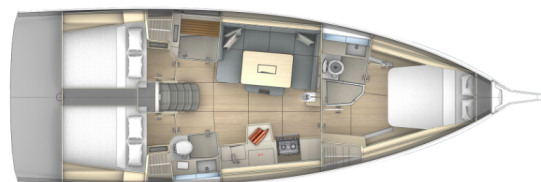

DUFOUR 41

Simba (2025)

Sailing yacht Dufour 41 Simba, built in 2025 is anchored in the Sicily, Portorosa, Sicily, Italy. It has 3 cabins, can accommodate 6 + 2 people and has 3 toilets. Bed linen and kitchen equipment are included in the price.

Simba

Production year

2025

Length

42 ft

Cabins

3

Berths