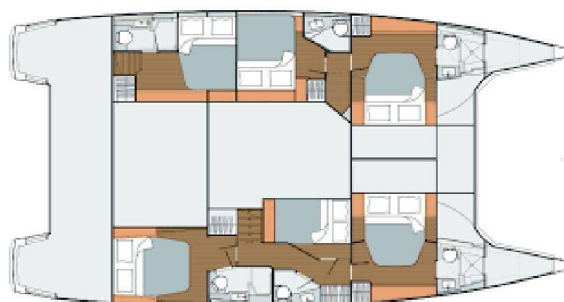

# FOUNTAIN PAJOT SABA 50

Poco Loco (2018)

Catamaran Fountaine Pajot Saba 50 Poco Loco, built in 2018 is anchored in the **Trogir, Marina Trogir (ex.SCT), Split region, Croatia**. It has **6 + 1 cabins**, can accommodate **12 + 2 + 1 people** and has **6 toilets**. Bed linen and kitchen equipment are included in the price.

**Poco Loco**

Production year

**2018**

Length

**49 ft**

Cabins

**6 + 1**

Berths