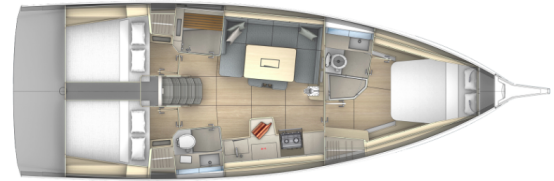

DUFOUR 41

Poppy (2024)

Sailing yacht Dufour 41 Poppy, built in 2024 is anchored in the ACI Marina Trogir, Split region, Croatia. It has 3 cabins, can accommodate 6 + 2 people and has 2 toilets. Bed linen and kitchen equipment are included in the price.

Poppy

Production year

2024

Length

42 ft

Cabins

3

Berths