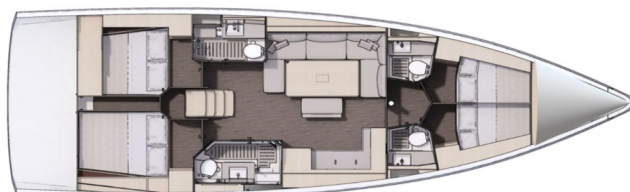

# DUFOUR 470

Blue moon (2024)

Sailing yacht Dufour 470 Blue moon, built in 2024 is anchored in the Marina Kremik, Primosten, Šibenik region, Croatia. It has 4 cabins, can accommodate 8 + 2 people and has 4 toilets. Bed linen and kitchen equipment are included in the price.