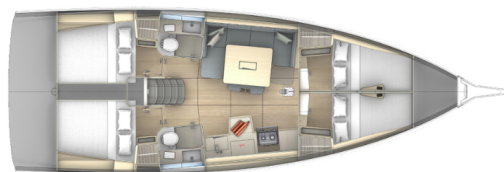

DUFOUR 41

Wild Rose (2024)

Sailing yacht Dufour 41 Wild Rose, built in 2024 is anchored in the Marina Kremik, Primosten, Šibenik region, Croatia. It has 4 cabins, can accommodate 8 people and has 2 toilets. Bed linen and kitchen equipment are included in the price.

YACHT SPECIFICATIONS

Yacht Base

Marina Kremik, Primosten, Croatia

Yacht ID

10360

Brands

Dufour

Yacht name

Wild Rose

Production year

2024

Length

42 ft

Cabins

4

Berths

8

WC

2

Engine

1 x 50 HP

Fuel tank

250 l