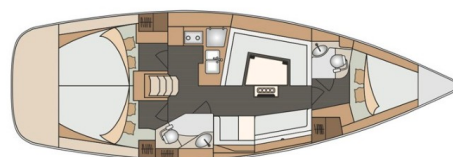

ELAN IMPRESSION 40

Pasithea (2019)

Sailing yacht **Elan Impression 40 Pasithea**, built in **2019** is anchored in the **Marina Kremik, Primosten, Šibenik region, Croatia**. It has **3 cabins**, can accommodate **6 + 2 people** and has **2 toilets**. Bed linen and kitchen equipment are included in the price.