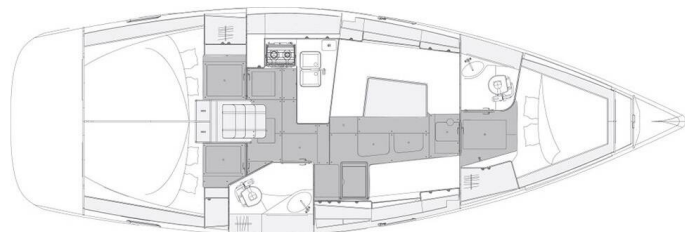

# ELAN IMPRESSION 40.1

Estela (2020)

Sailing yacht **Elan Impression 40.1 Estela**, built in **2020** is anchored in the **Marina Kremik, Primosten, Šibenik region, Croatia**. It has **3 cabins**, can accommodate **6 + 2 people** and has **2 toilets**. Bed linen and kitchen equipment are included in the price.