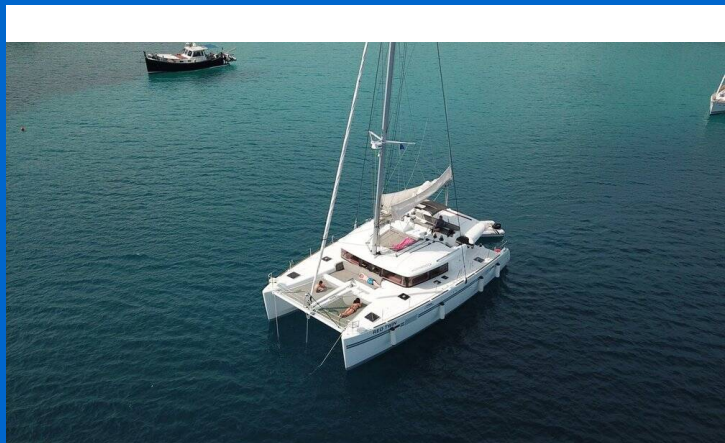

# LAGOON 450 F

Red Twin (2016)

Catamaran Lagoon 450 F Red Twin, built in 2016 is anchored in the Marina Kremik, Primosten, Šibenik region, Croatia. It has 4 + 2 cabins, can accommodate 8 + 2 + 2 people and has 4 toilets. Bed linen and kitchen equipment are included in the price.

## YACHT SPECIFICATIONS

Yacht Base

**Marina Kremik, Primosten, Croatia**

Yacht ID

**10342**

Brands

**Lagoon**

Yacht name