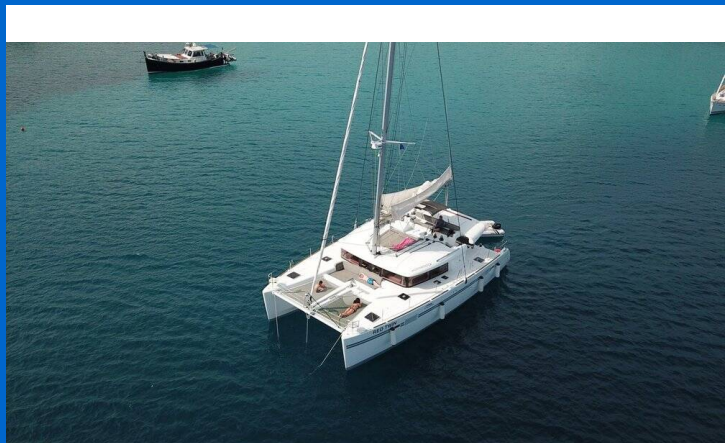

LAGOON 450 F

Red Twin (2016)

Catamaran Lagoon 450 F Red Twin, built in 2016 is anchored in the Marina Kremik, Primosten, Šibenik region, Croatia. It has 4 + 2 cabins, can accommodate 8 + 2 + 2 people and has 4 toilets. Bed linen and kitchen equipment are included in the price.

YACHT SPECIFICATIONS

Yacht Base

Marina Kremik, Primosten, Croatia

Yacht ID

10342

Brands

Lagoon

Yacht name

Red Twin

Production year

2016

Length

46 ft

Cabins

4 + 2

Berths