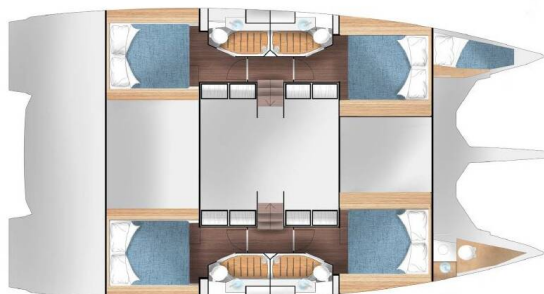

CERVETTI 44

Alba (2025)

Catamaran Cervetti 44 Alba, built in 2025 is anchored in the Marina Kremik, Primosten, Šibenik region, Croatia. It has 4 + 1 cabins, can accommodate 8 + 1 people and has 4 + 1 toilets. Bed linen and kitchen equipment are included in the price.

YACHT SPECIFICATIONS

Yacht Base

Marina Kremik, Primosten, Croatia

Yacht ID

10339

Brands

Cervetti Yachts

Yacht name

Alba

Production year

2025

Length

44 ft

Cabins

4 + 1

Berths

8 + 1

WC

4 + 1

Engine

2 x 60 HP

Fuel tank

900 l

WEBSITE

www.plujeme.cz

PHONE

+420 720 755 085

MOBILE

+420 777 170 276

E-MAIL

info@plujeme.cz

PLUJEME RÁDI S.R.O.

Dlouhá 730/35, 11000 Praha 1 – Staré Město, Czech Republic