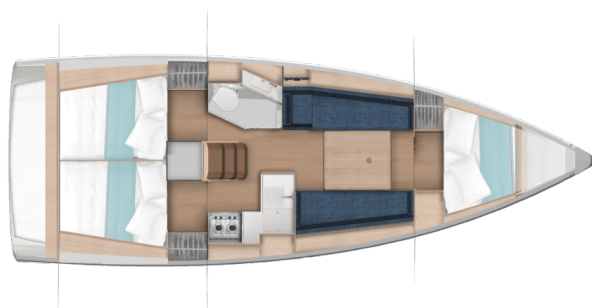

SUN ODYSSEY 350

Bellini (2025)

Sailing yacht Sun Odyssey 350 Bellini, built in 2025 is anchored in the **Nieuwpoort, Flemish Region, Belgium**. It has **3 cabins**, can accommodate **6 + 2 people** and has **1 toilets**. Bed linen and kitchen equipment are included in the price.

Bellini

Production year

2025

Length

34 ft

Cabins

3

Berths