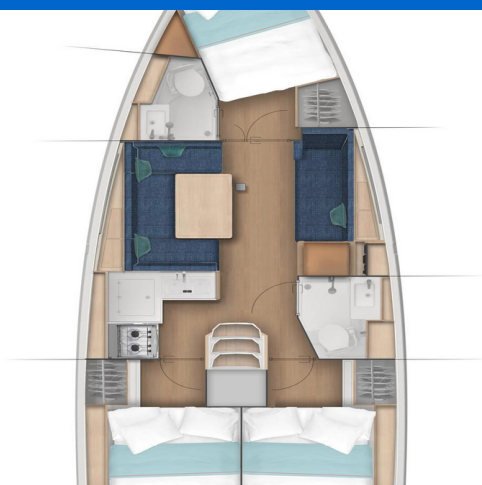

SUN ODYSSEY 380

Maitai (2023)

Sailing yacht Sun Odyssey 380 Maitai, built in 2023 is anchored in the **Nieuwpoort, Flemish Region, Belgium**. It has **3 cabins**, can accommodate **6 + 2 people** and has **1 toilets**. Bed linen and kitchen equipment are included in the price.

Maitai

Production year

2023

Length

37 ft

Cabins

3

Berths