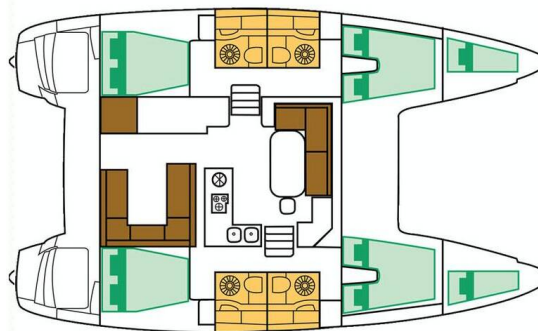

LAGOON 400 S2

Providence (2016)

Catamaran Lagoon 400 S2 Providence, built in 2016 is anchored in the **Guadeloupe, La Marina Bas du Fort, Guadeloupe, Caribbean**. It has **4 + 2 cabins**, can accommodate **8 + 2 people** and has **4 toilets**. Bed linen and kitchen equipment are included in the price.

YACHT SPECIFICATIONS

Yacht Base

**Guadeloupe, La Marina Bas du Fort,
Caribbean**

Yacht ID

10314

Brands

Lagoon

Yacht name

Providence

Production year

2016

Length

39 ft

Cabins

4 + 2

Berths