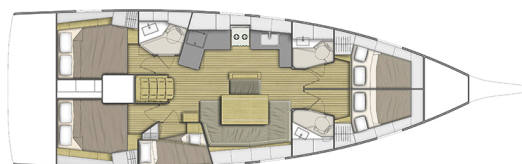

OCEANIS 46.1

Luna (2025)

Sailing yacht Oceanis 46.1 Luna, built in 2025 is anchored in the Lavrion, main port, Athens area/Saronic/Peloponese, Greece. It has 5 cabins, can accommodate 10 people and has 3 toilets. Bed linen and kitchen equipment are included in the price.

Luna

Production year

2025

Length

48 ft

Cabins

5

Berths