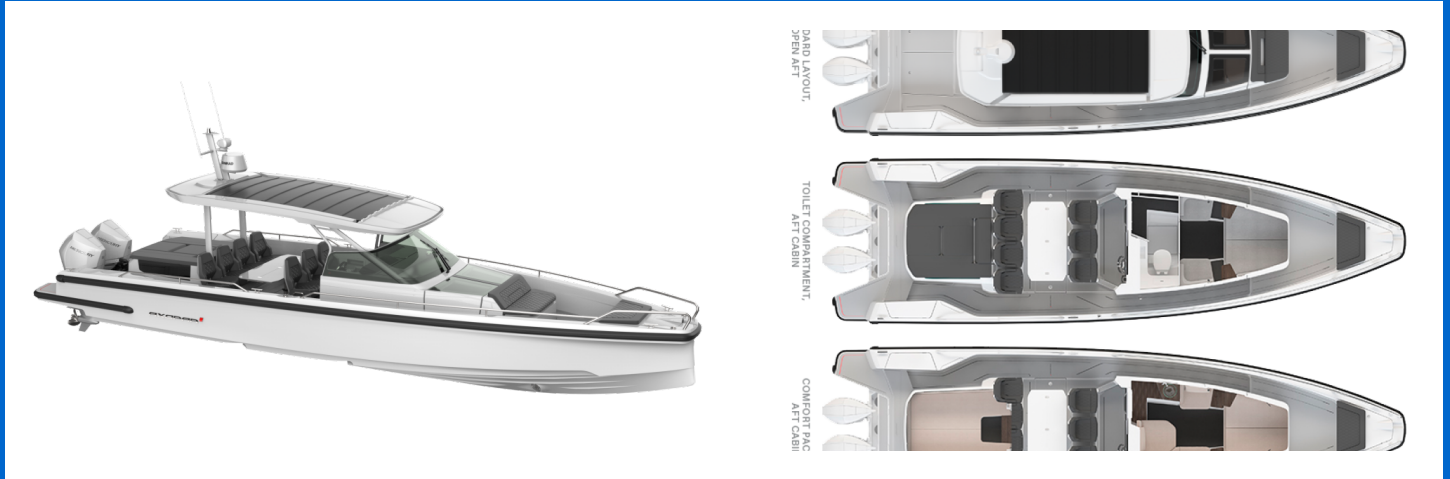

AXOPAR 37 SUN TOP

Opijum (2024)

Motor boat Axopar 37 Sun Top Opijum, built in 2024 is anchored in the **Trogir, Yachtclub Seget (Marina Baotic), Split region, Croatia**. It has **2 cabins**, can accommodate **4 people** and has **1 toilets**. Bed linen and kitchen equipment are included in the price.

YACHT SPECIFICATIONS

Yacht Base

Trogir, Yachtclub Seget (Marina Baotic), Croatia

Yacht ID

10280

Brands

Axopar

Yacht name

Opijum

Production year

2024

Length

37 ft

Cabins

2

Berths

4

Max Persons

10

WC

1

Engine

2 x 300 HP

Fuel tank