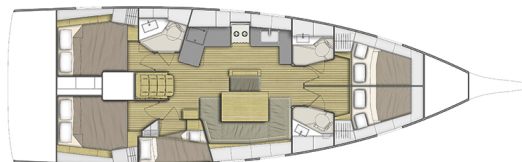

OCEANIS 46.1

Okiroi (2020)

Sailing yacht Oceanis 46.1 Okiroi, built in 2020 is anchored in the Lefkas, D-Marin, Ionian Islands, Greece. It has 5 cabins, can accommodate 10 people and has 3 toilets. Bed linen and kitchen equipment are included in the price.

YACHT SPECIFICATIONS

Yacht Base

Lefkas, D-Marin, Greece

Yacht ID

10270

Brands

Beneteau

Yacht name

Okiroi

Production year

2020

Length

48 ft

Cabins

5

Berths

10

WC

3

Engine

1 x 57 HP

Fuel tank

200 l