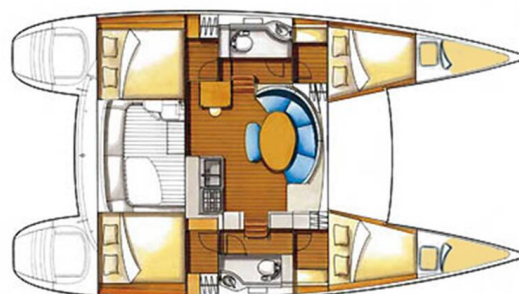

LAGOON 380

Maya (2018)

Catamaran Lagoon 380 Maya, built in 2018 is anchored in the Marina Mandalina, Sibenik, Šibenik region, Croatia. It has 4 + 2 cabins, can accommodate 8 + 2 + 2 people and has 2 toilets. Bed linen and kitchen equipment are included in the price.

Maya

Production year

2018

Length

38 ft

Cabins

4 + 2

Berths