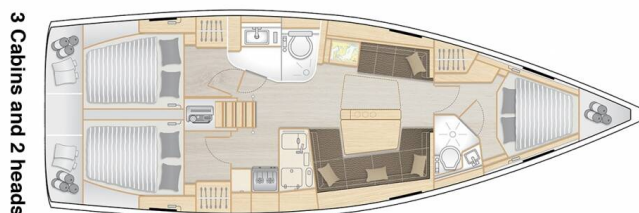

HANSE 418

Eleni (2025)

Sailing yacht Hanse 418 Eleni, built in 2025 is anchored in the Corfu, Gouvia Marina, Ionian Islands, Greece. It has **3 cabins**, can accommodate **6 + 2 people** and has **2 toilets**. Bed linen and kitchen equipment are included in the price.