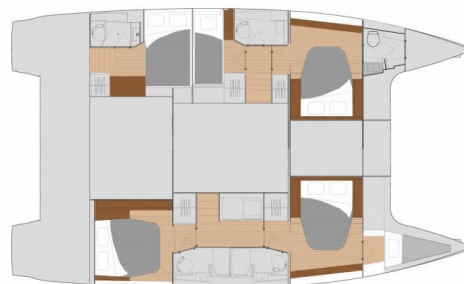

FONTAINE PAJOT SAONA 47 QUINTET

Sunny Wave (2018)

Catamaran Fontaine Pajot Saona 47 Quintet Sunny Wave, built in 2018 is anchored in the Trogir, Yachtclub Seget (Marina Baotic), Split region, Croatia. It has 5 + 1 cabins, can accommodate 10 + 2 people and has 5 toilets. Bed linen and kitchen equipment are included in the price.

YACHT SPECIFICATIONS

Yacht Base

Trogir, Yachtclub Seget (Marina Baotic), Croatia

Yacht ID

1026

Brands

Fountaine Pajot

Yacht name

Sunny Wave

Production year

2018

Length

46 ft

Cabins

5 + 1

Berths

10 + 2

Max Persons

12

WC

5

Engine

2 x 60 HP

Fuel tank

940 l

WEBSITE

www.plujeme.cz

PHONE

+420 720 755 085

MOBILE

+420 777 170 276

E-MAIL

info@plujeme.cz

PLUJEME RÁDI S.R.O.

Dlouhá 730/35, 11000 Praha 1 – Staré Město, Czech Republic