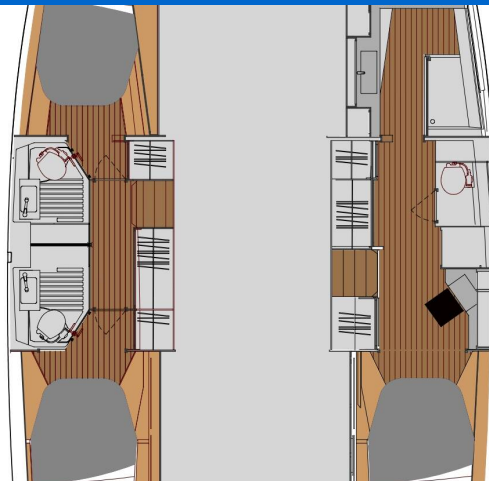

FOUNTAIN PAJOT ASTREA 42

Bollinger (2025)

Catamaran Fountaine Pajot Astrea 42 Bollinger, built in 2025 is anchored in the **Olbia, Marina di Cugnana, Sardinia, Italy**. It has **3 + 1 cabins**, can accommodate **6 + 2 + 1 people** and has **3 toilets**. Bed linen and kitchen equipment are included in the price.

YACHT SPECIFICATIONS

Yacht Base

Olbia, Marina di Cugnana, Italy

Yacht ID

10223

Brands

Fountaine Pajot

Yacht name

Bollinger

Production year

2025

Length

41 ft

Cabins

3 + 1

Berths

6 + 2 + 1

WC

3

Engine

2 x 50 HP

Fuel tank

470 l

WEBSITE

www.plujeme.cz

PHONE

+420 720 755 085

MOBILE

+420 777 170 276

E-MAIL

info@plujeme.cz

PLUJEME RÁDI S.R.O.

Dlouhá 730/35, 11000 Praha 1 – Staré Město, Czech Republic