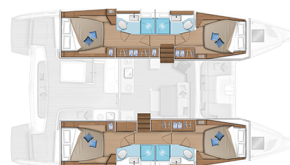

LAGOON 46

Magic Dream (2024)

Catamaran Lagoon 46 Magic Dream, built in 2024 is anchored in the **Sukosan, D-Marin Dalmacija Marina, Zadar region, Croatia**. It has **4 + 2 cabins**, can accommodate **8 + 2 + 2 people** and has **4 toilets**. Bed linen and kitchen equipment are included in the price.

Magic Dream

Production year

2024

Length

46 ft

Cabins

4 + 2

Berths