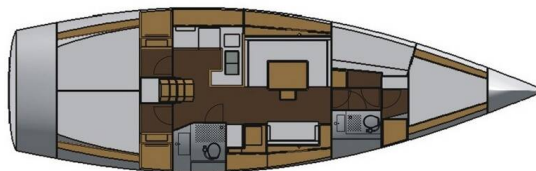

SALONA 44

Calanthe (2013)

Sailing yacht Salona 44 Calanthe, built in 2013 is anchored in the Marina Kastela, Split region, Croatia. It has 4 cabins, can accommodate 8 + 2 people and has 2 toilets. Bed linen and kitchen equipment are included in the price.