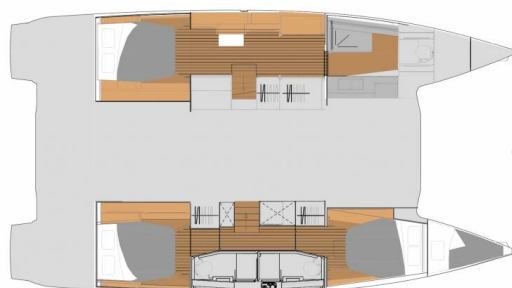

# FOUNTAIN PAJOT ELBA 45

Caramita (2025)

Catamaran Fountaine Pajot Elba 45 Caramita, built in 2025 is anchored in the Marina Punat, Krk, Kvarner, Croatia. It has 3+1 cabins, can accommodate 6+2 people and has 3 toilets. Bed linen and kitchen equipment are included in the price.