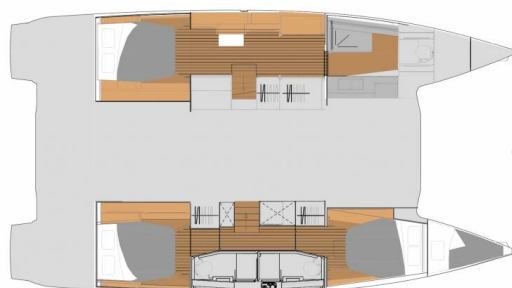

FOUNTAIN PAJOT ELBA 45

Caramita (2025)

Catamaran Fountaine Pajot Elba 45 Caramita, built in 2025 is anchored in the Marina Punat, Krk, Kvarner, Croatia. It has 3+1 cabins, can accommodate 6+2 people and has 3 toilets. Bed linen and kitchen equipment are included in the price.

Caramita

Production year

2025

Length

44 ft

Cabins

3+1

Berths