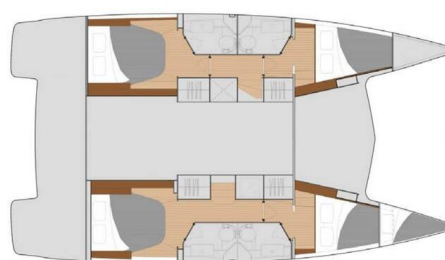

# FOUNTAIN PAJOT ISLA 40

Kebitree (2023)

Catamaran Fountaine Pajot Isla 40 Kebitree, built in 2023 is anchored in the Athens, Alimos marina, Athens area/Saronic/Peloponese, Greece. It has 4 + 1 cabins, can accommodate 8 + 1 people and has 4 toilets. Bed linen and kitchen equipment are included in the price.

**Kebitree**

Production year

**2023**

Length

**39 ft**

Cabins

**4 + 1**

Berths