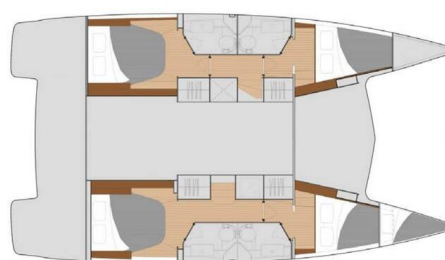

FOUNTAINE PAJOT ISLA 40

Kebitree (2023)

Catamaran Fountaine Pajot Isla 40 Kebitree, built in 2023 is anchored in the Athens, Alimos marina, Athens area/Saronic/Peloponese, Greece. It has 4 + 1 cabins, can accommodate 8 + 1 people and has 4 toilets. Bed linen and kitchen equipment are included in the price.

Kebitree

Production year

2023

Length

39 ft

Cabins

4 + 1

Berths