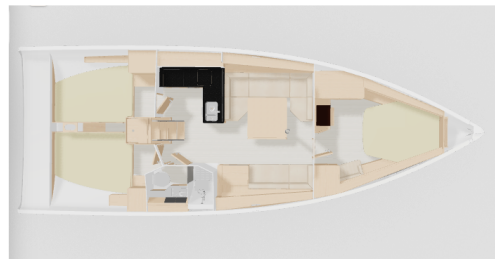

# HANSE 410

Capi'10 (2024)

Sailing yacht Hanse 410 Capi'10, built in 2024 is anchored in the Cote D'Azur, Marseille Marina Vieux Port, Provence-Alpes-Côte d'Azur, France. It has **3 cabins**, can accommodate **6 + 2 people** and has **1 toilets**. Bed linen and kitchen equipment are included in the price.