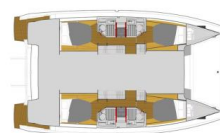

FOUNTAIN PAJOT ASTREA 42

Discordia (2020)

Catamaran Fountaine Pajot Astrea 42 Discordia, built in 2020 is anchored in the **Sukosan, D-Marin Dalmacija Marina, Zadar region, Croatia**. It has **4 + 2 cabins**, can accommodate **8 + 2 + 2 people** and has **4 toilets**. Bed linen and kitchen equipment are included in the price.

YACHT SPECIFICATIONS

Yacht Base

**Sukosan, D-Marin Dalmacija Marina,
Croatia**

Yacht ID

10169

Brands

Fountaine Pajot

Yacht name

Discordia

Production year

2020

Length

41 ft

Cabins

4 + 2

Berths

8 + 2 + 2

WC

4

Engine

2 x 40 HP

Fuel tank

470 l