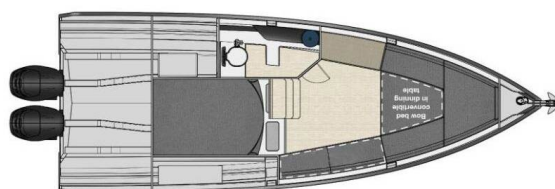

NUVA M9 CABIN

Planac (2023)

Motor boat **Nuva M9 Cabin Planac**, built in **2023** is anchored in the **Palma de Mallorca, Real Club Nautico, Balearic Islands, Spain**. It has **1 cabins**, can accommodate **2 + 2 people** and has **1 toilets**. Bed linen and kitchen equipment are included in the price.

Planac

Production year

2023

Length

30 ft

Cabins

1

Berths