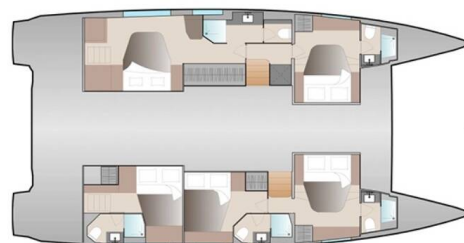

FOUNTAIN PAJOT AURA 51

Maeva (2023)

Catamaran Fountaine Pajot Aura 51 Maeva, built in 2023 is anchored in the **French Atlantic, La Rochelle, Poitou-Charentes, France**. It has **5 cabins**, can accommodate **10 people** and has **5 toilets**. Bed linen and kitchen equipment are included in the price.

YACHT SPECIFICATIONS

Yacht Base

French Atlantic, La Rochelle, France

Yacht ID

10142

Brands

Fountaine Pajot

Yacht name

Maeva

Production year

2023

Length

51 ft

Cabins

5

Berths

10

Max Persons

10

WC

5

Engine

2 x 60 HP

Fuel tank

900 l

WEBSITE

www.plujeme.cz

PHONE

+420 720 755 085

MOBILE

+420 777 170 276

E-MAIL

info@plujeme.cz

PLUJEME RÁDI S.R.O.

Dlouhá 730/35, 11000 Praha 1 – Staré Město, Czech Republic