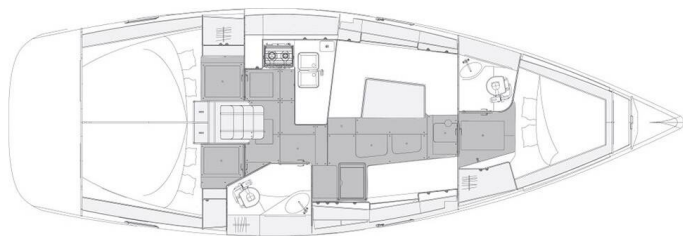

ELAN IMPRESSION 40.1

Best Secret (2022)

Sailing yacht Elan Impression 40.1 Best Secret, built in 2022 is anchored in the Marina Punat, Krk, Kvarner, Croatia. It has 3 cabins, can accommodate 6 + 2 people and has 2 toilets. Bed linen and kitchen equipment are included in the price.

Best Secret

Production year

2022

Length

39 ft

Cabins

3

Berths